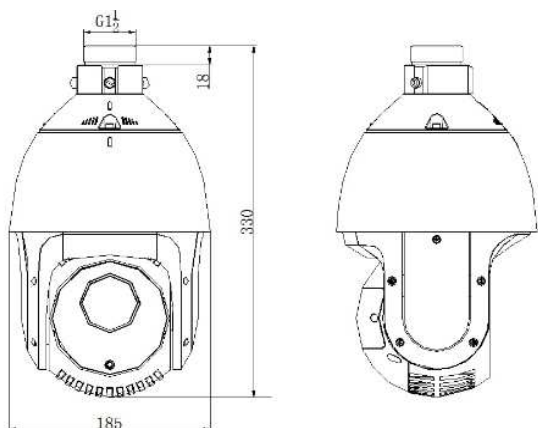

## 1.3MP/2MP 20X Network IR PTZ Dome Camera

Sub Stream	50Hz:25fps(704×576,640×480,352×288);60Hz:30fps(704×480,640×480,352×240)
Three Stream	50Hz:25fps (1920×1080,1280×960,1280×720,704×576,640×480,352×288); 60Hz: 30fps(1920×1080,1280×960,1280×720,704×480,640×480,352×240)
Image Compression	H.264/MJPEG
Audio Compression	G.711ulaw/G.711alaw/G.726/MP2L2/G.722
Protocols	IPv4/IPv6, HTTP, HTTPS, 802.1X, QoS, FTP, SMTP, UPnP, SNMP, DNS, DDNS, NTP, RTSP, RTP, TCP, UDP, IGMP, ICMP, DHCP, PPPoE
Simultaneous Live View	Up to 20 users
Mini SD Memory Card	Support up to 128GB Micro SD/SDHC/SDXC card. Support Edge recording
User/Host Level	Up to 32 users,3 Levels: Administrator, Operator and User
Security Measures	User authentication (ID and PW); Host authentication (MAC address); IP address filtering

### System Integration

Application programming	Open-ended API, support ONVIF, PSIA and CG , Support cloud P2P
Web Browser	IE 7+, Chrome 18 +, Firefox 5.0 +, Safari 5.02 +
Power	High-PoE&24 VAC, Max.32W
Working Temperature	-30° C ~ 65° C (-22° F ~ 149° F)
Humidity	90% or less
Protection Level	IP66, TVS 4,000V lightning protection, surge protection and voltage transient protection
Certification	FCC, CE, UL, RoHS, IEC/EN 61000, IEC/EN 55022, IEC/EN 55024, IEC /EN60950-1
Dimensions	Φ185(mm)×330(mm)
Weight (approx.)	4kg (8.81lbs)
Mount Option	Long-arm wall mount: DS-1602ZJ; Corner mount: DS-1602ZJ-corner; Pole Mount: DS-1602ZJ-pole; Power box mount:DS-1602ZJ-box; Swan-neck mount: DS-1619ZJ

## Dimensions

Unit:mm